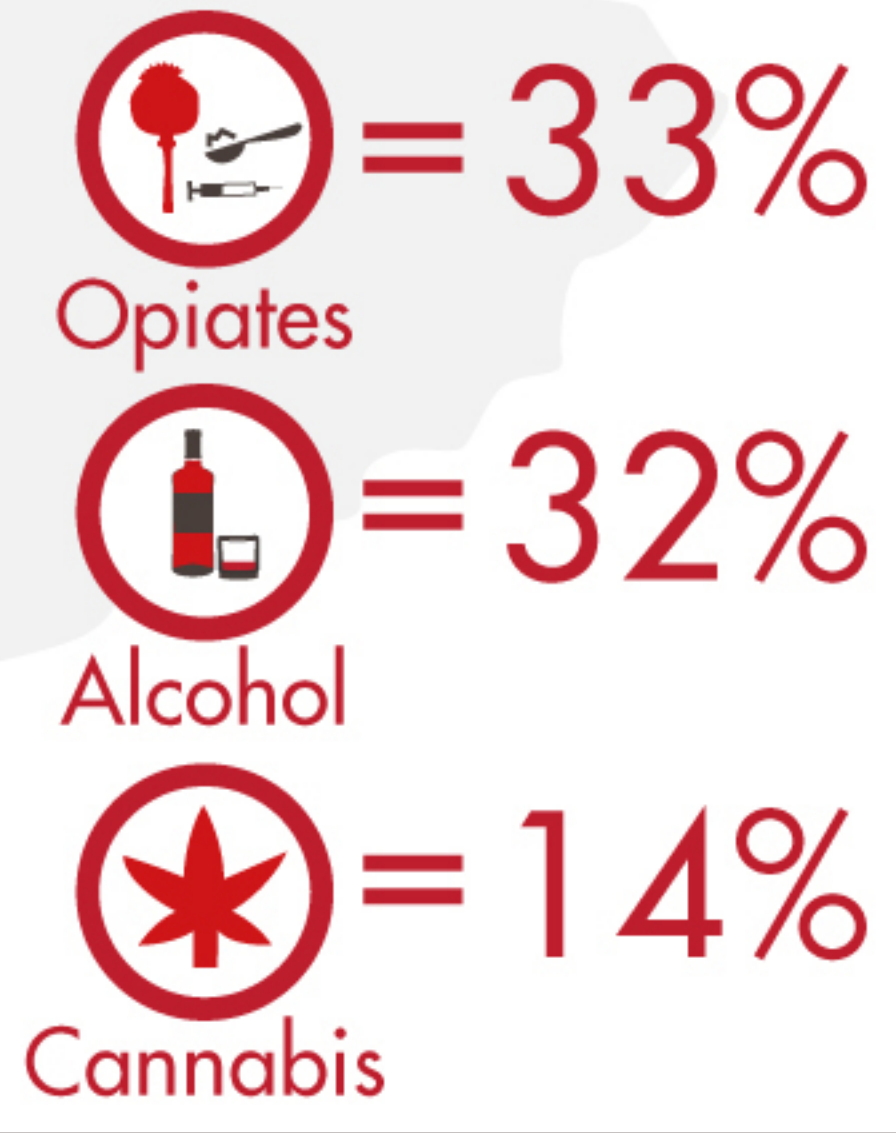

Middle East Client Statistics:

from The Cabin Chiang Mai for 2014

Clients to date

Total Clients
959
2010 - 1st Qtr 2014

Total ME Clients
149
=16%

54% Local
46% Expats

♂ = 81%
♀ = 19%

Clients by Age

Prevalent Addictions

Largest group by occupation

DASS & DTCQ scores