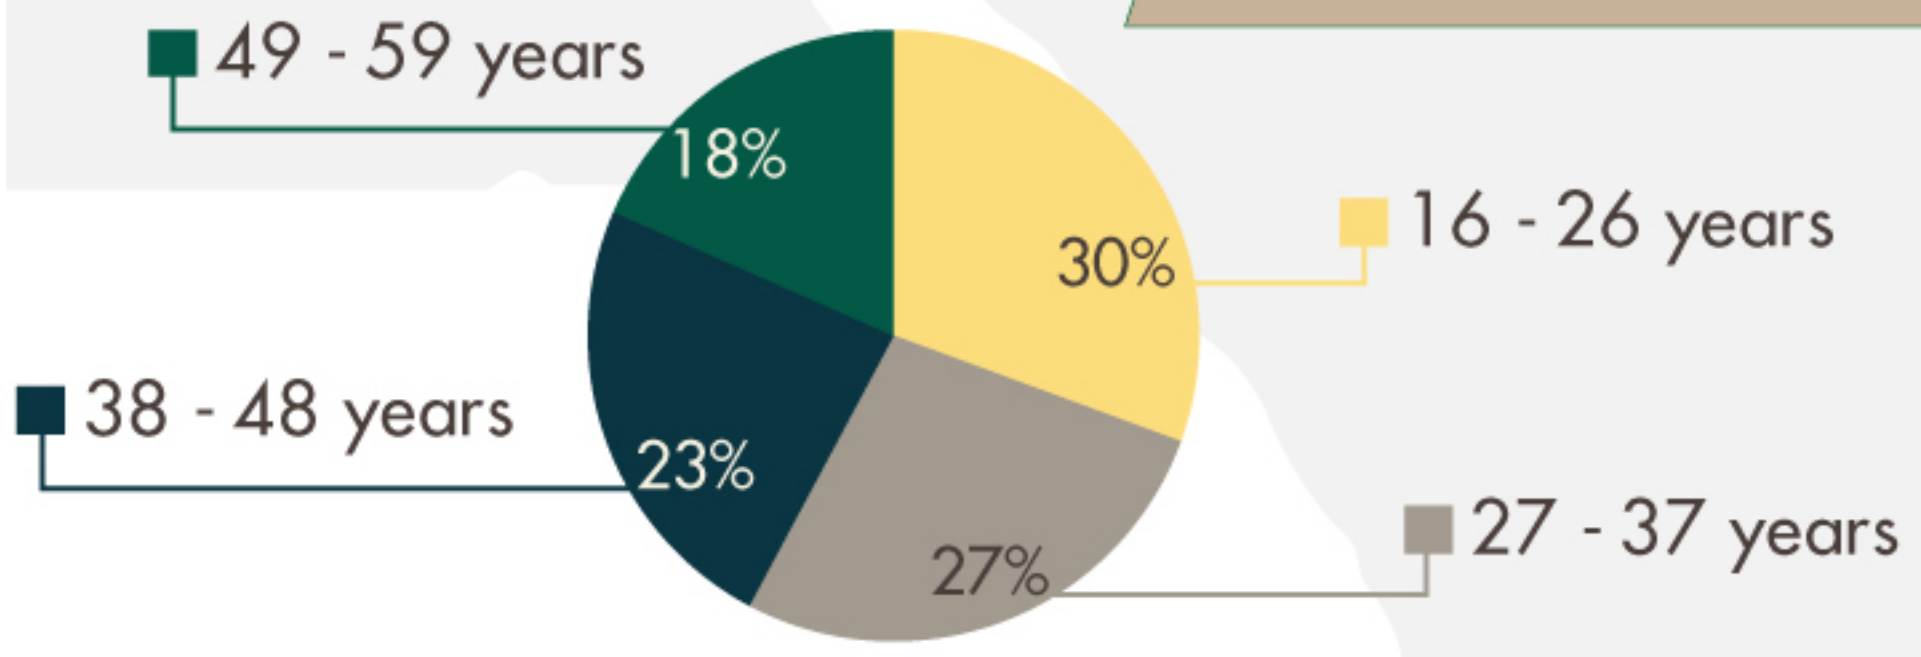

Middle East Client Statistics:

from The Cabin Chiang Mai for 2014

Clients to date

Total Clients
959
2010 - 1st Qtr 2014

Total ME Clients
149
=16%

54% Local
46% Expats

♂ = 81%
♀ = 19%

Clients by Age