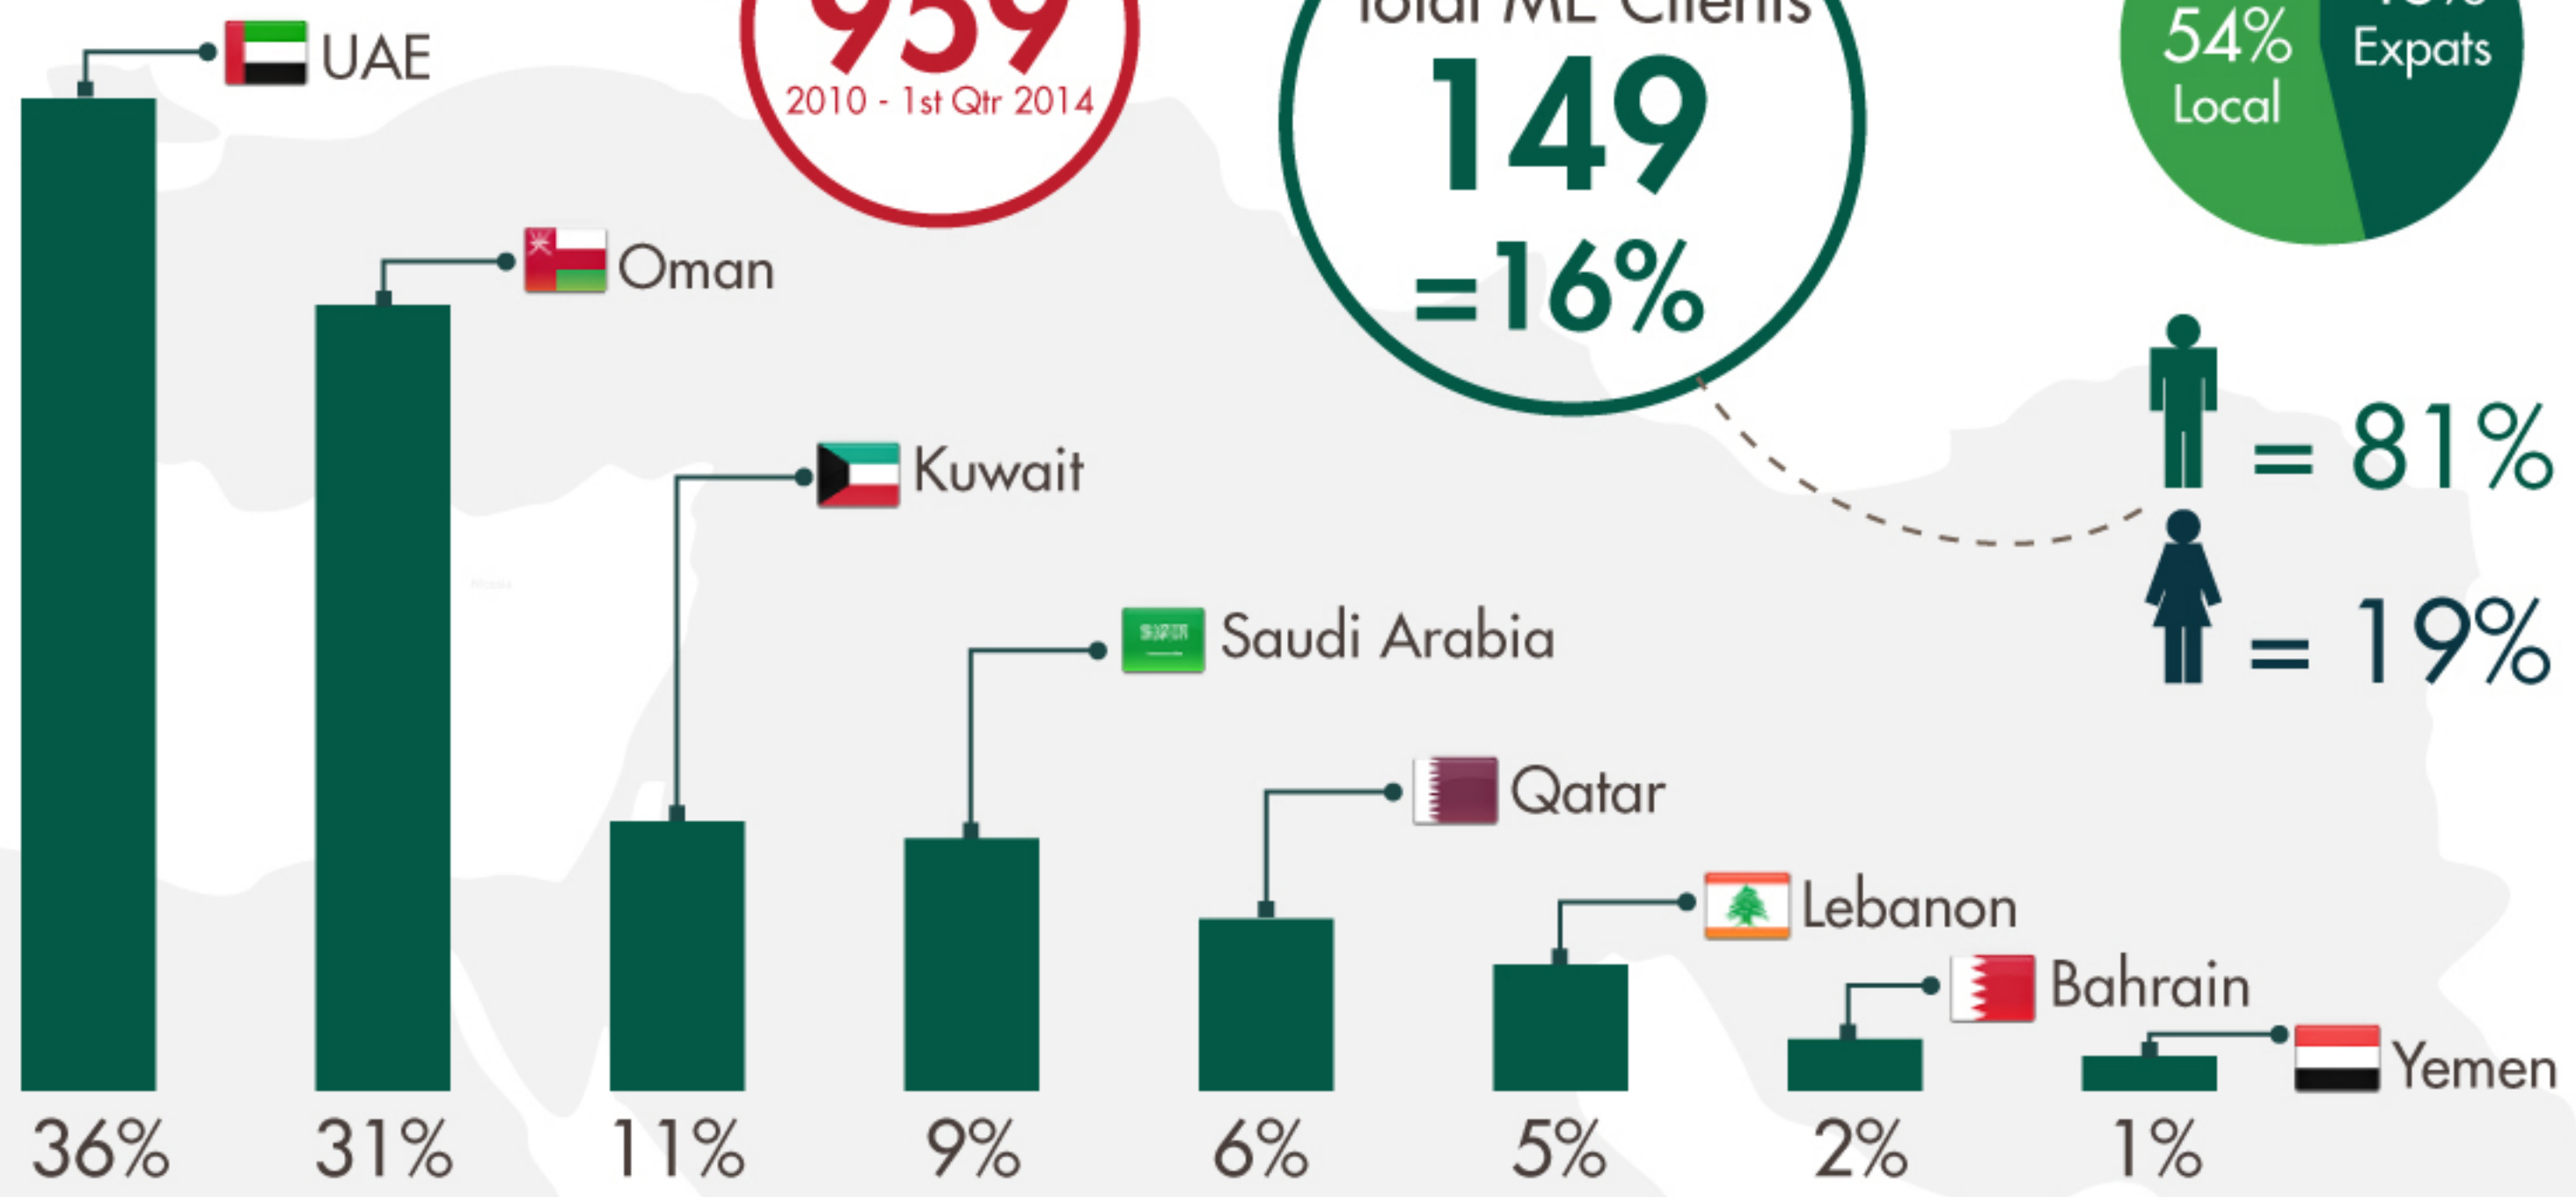

Middle East Client Statistics:

from The Cabin Chiang Mai for 2014

Clients to date

Total Clients
959
2010 - 1st Qtr 2014

Total ME Clients
149
=16%

54% Local
46% Expats

♂ = 81%
♀ = 19%

Clients by Age

Prevalent Addictions

Largest group by occupation

DASS & DTCQ scores